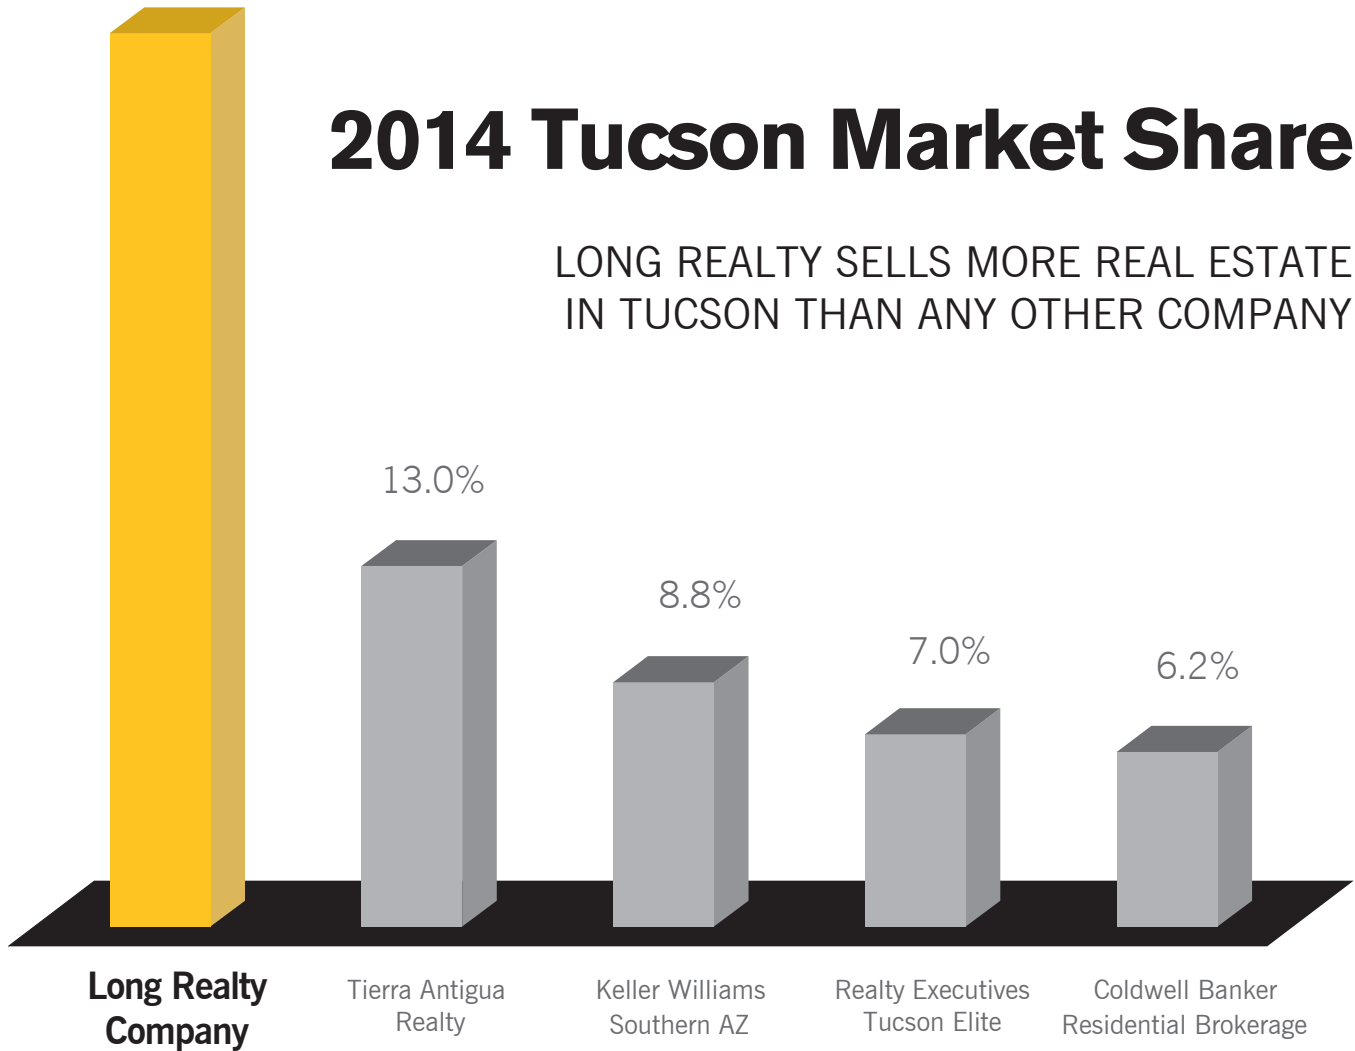

**Cara Mancuso**  
Dove Mountain  
12080 N. Dove Mountain Blvd., #100  
Marana, Arizona 85658  
(520) 909-2988  
Cara@swdeserthomes.com  
<http://cara.LongRealty.com>

32.4%

## 2014 Tucson Market Share

LONG REALTY SELLS MORE REAL ESTATE  
IN TUCSON THAN ANY OTHER COMPANY

Data obtained 1/6/15 from TARMLS using Brokermetrics software for all closed residential sales volume between 1/1/14-12/31/14 and is deemed to be correct.